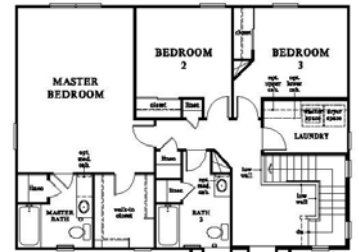

Down Payment: $2,000 (negotiable) Net Rent: $979

Schools: Paulding County Schools: Abney Elementary, Moses Middle, East Paulding High. Please verify information before relying on it. Information considered accurate by not warranted.